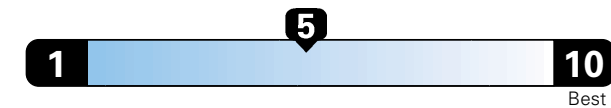

2024 MODEL YEAR

Jeep COMPASS LATITUDE 4X4

For more information visit: www.jeep.com
or call 1-877-IAM-JEEP

FCA US LLC

THIS VEHICLE IS MANUFACTURED TO MEET SPECIFIC UNITED STATES REQUIREMENTS. THIS VEHICLE IS NOT MANUFACTURED FOR SALE OR REGISTRATION OUTSIDE OF THE UNITED STATES.

MANUFACTURER'S SUGGESTED RETAIL PRICE OF THIS MODEL INCLUDING DEALER PREPARATION

Base Price: $30,170

JEOP COMPASS LATITUDE 4X4
Exterior Color: Baltic-Gray Metallic Clear-Coat Exterior Paint
Interior Color: Black Interior Color
Interior: Premium Cloth / Vinyl Bucket Seats
Engine: 2.0L I4 DOHC DI Turbo Engine with Stop/Start
Transmission: 8-Speed Automatic 8F30 Transmission
STANDARD EQUIPMENT (UNLESS REPLACED BY OPTIONAL EQUIPMENT)

FUNCTIONAL/SAFETY FEATURES

Advanced Multistage Front Air Bags
Supplemental Side-Curtain Front and Rear Air Bags
Supplemental Front Seat-Mounted Side Air Bags
Full-Speed Forward-Collision Warning Plus
Blind-Spot and Cross-Path Detection
Active Lane-Management System
Pedestrian / Cyclist Emergency Braking
Rear-Seat Reminder Alert
Drowsy Driver Detection
Push-Button Start
Automatic Headlamps
Speed Control
Advanced Brake-Assist
Speed-Sensitive Power-Locks
ParkView® Rear Back-Up Camera
Rear Window Defroster
Deep-Tint Sunscreen Glass
Selec-Terrain® System
Fog and Cornering Lamps
Rear-View Day / Night Mirror
Front Door Passive Entry and Lock
Performance Anti-Lock 4-Wheel Disc Brakes

INTERIOR FEATURES